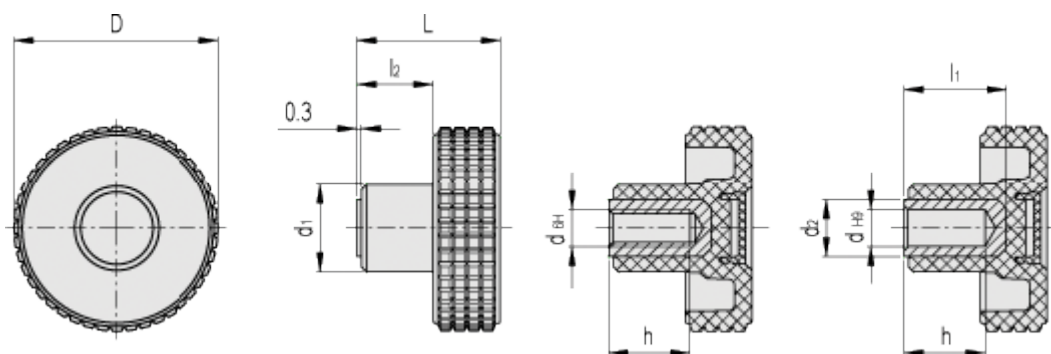

# Data Sheet

Article number: 23020343216

Description: E+G Fingregreb MBT.40-B-M6-C6, red centre cap

## Measures

D	= 39.5	l2	= 12.5
d1	= 17		
d2	= -		
dH6	= M6		
dH9	= -		
h	= 12		
L	= 26.5		
l1	= -		